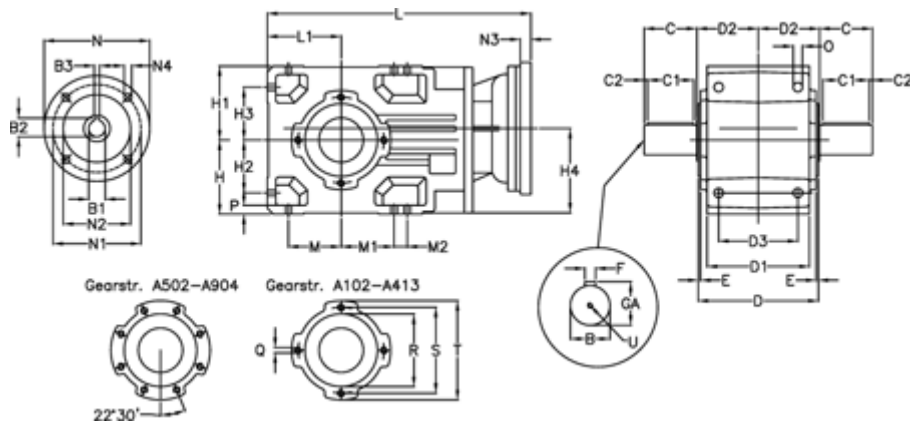

Article number: 29600201202235  
 Description: Bevel helical gearbox  
 A202UD-12-P90B5

## Measures

B = 30	D1 = 110	H1 = 80	M2 = 0	Q = M8x15
B1 = 24	D2 = 73	H2 = 60.0	N = 200	R = 95
B2 = 27.3	D3 = 90	H3 = 60.0	N1 = 165	S = 115
B3 = 8	Description = A202UD-xx-P90 B5	H4 = 93.0	N2 = 130	T = 140
C = 60	E = 3.0	L = 325.5	N3 = 0	U = M10x22
C1 = 50	F = 10	L1 = 80	N4 = M10x12	
C2 = 5.0	GA = 33.0	M = 60.0	O = 9.5	
D = 136	H = 80	M1 = 60.0	P = 9	